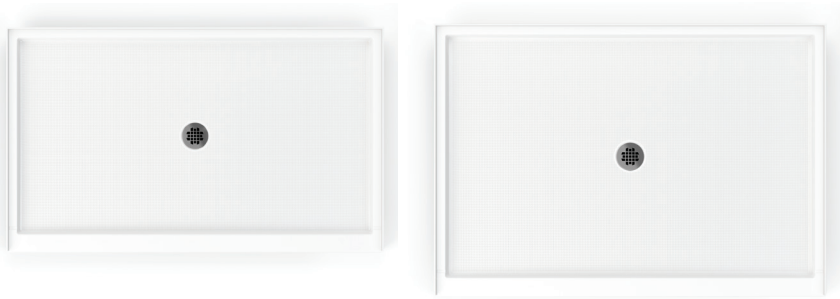

# FLORESTONE

A spec above.

3660 Shower Base with  
Modern Subway Tile Wall Kit

# Solid Surface Shower Pans

### Anti-slip Textured Floor

Modern, sleek diamond shaped anti-slip textured floor

### Modern White Finish

Available in white only. Versatile and easy to pair with shower walls